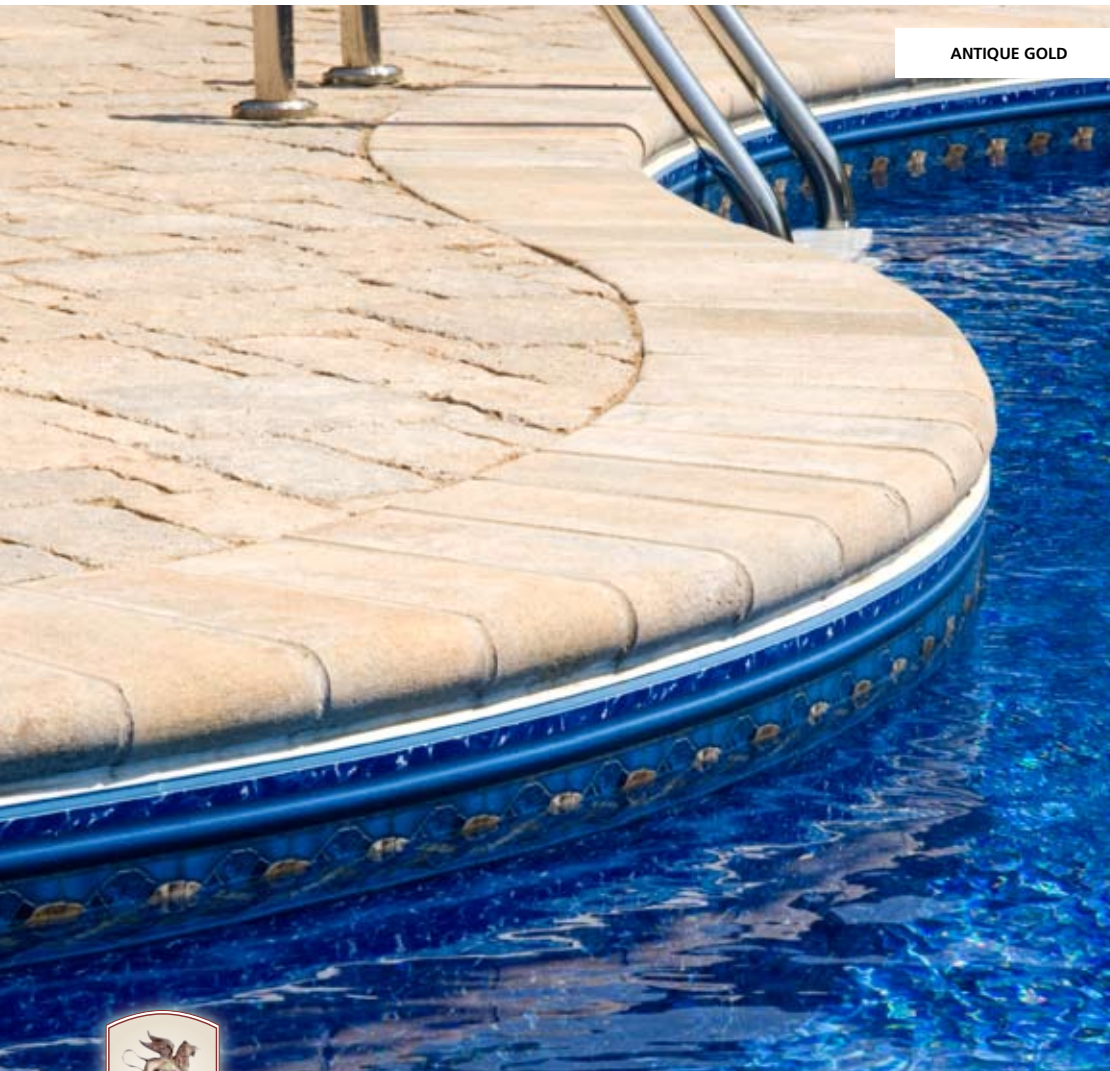

## THE ELEGANCE OF CONTOURS

*Stepford* stones from the *Imperial* series add a harmonious and smooth effect to pools and step contours. They are available in two finishes: smooth finish for a modern look and antique finish for better integration with the other paving stones included in your design.

Stepford  
(AC-602-60)

**ANTIQUÉ FINISH**  
6" x 12"  
(152 x 305 mm)

HEIGHT:  
2 3/8" (60 mm)

Stepford  
(AC-601-60)

**SMOOTH FINISH**  
6" x 12"  
(152 x 305 mm)

ANTIQUÉ GOLD

DESERT SAND

MOCHA BROWN