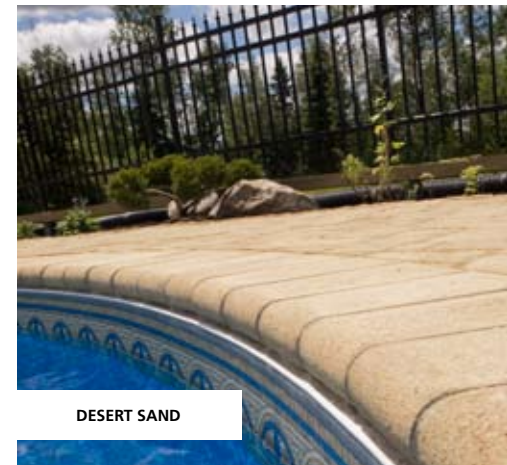

## THE ELEGANCE OF CONTOURS

*Stepford* stones from the *Imperial* series add a harmonious and smooth effect to pools and step contours. They are available in two finishes: smooth finish for a modern look and antique finish for better integration with the other paving stones included in your design.

Stepford  
(AC-602-60)

**ANTIQUÉ FINISH**  
6" x 12"  
(152 x 305 mm)

HEIGHT:  
2 3/8" (60 mm)

Stepford  
(AC-601-60)

**SMOOTH FINISH**  
6" x 12"  
(152 x 305 mm)

ANTIQUÉ GOLD

DESERT SAND

MOCHA BROWN