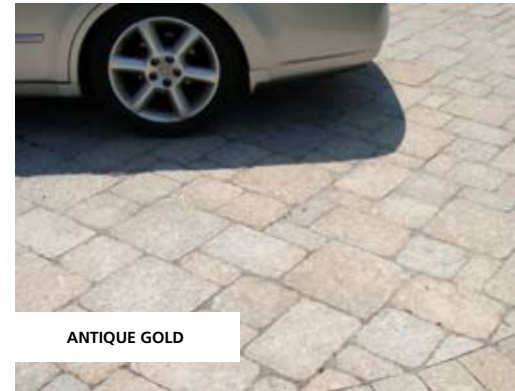

**OPTIONAL
LARGE
SQUARE**
14 1/4 x 14 1/4"
(362 x 362 mm)

**HEIGHT:
3 1/8 (80 mm)**

SUEDE BEIGE

SUEDE BEIGE

SUEDE BEIGE

ANTIQUE GOLD