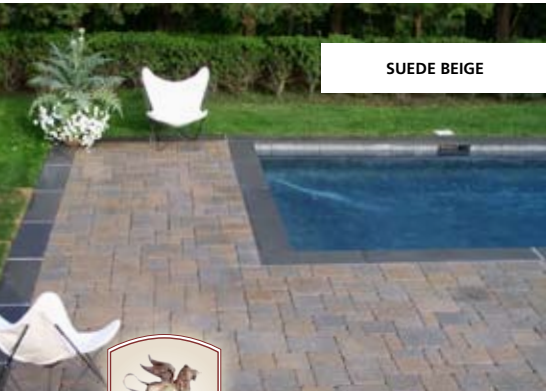

Royal LionHeart

S E R I E S LARGE MODULAR PAVING STONES

OUR COLOSSAL PAVING STONE

Royal LionHeart extra-thick paving stones are wonderfully suited to driveways of private residences and public establishments. Add the *Large Square* for a more creative design.

ANTIQUÉ GOLD

ANTIQUÉ GOLD

ANTIQUÉ GOLD

LionHeart
(RO-201-80)

LionHeart
(RO-202-80)

**SMALL
RECTANGLE**
9 1/2 x 4 3/4"
(241 x 120 mm)

SQUARE
9 1/2 x 9 1/2"
(241 x 241 mm)

**LARGE
RECTANGLE**
9 1/2 x 14 1/4"
(241 x 362 mm)

**OPTIONAL
LARGE
SQUARE**
14 1/4 x 14 1/4"
(362 x 362 mm)

**HEIGHT:
3 1/8 (80 mm)**

SUEDE BEIGE

SUEDE BEIGE

SUEDE BEIGE

ANTIQUE GOLD