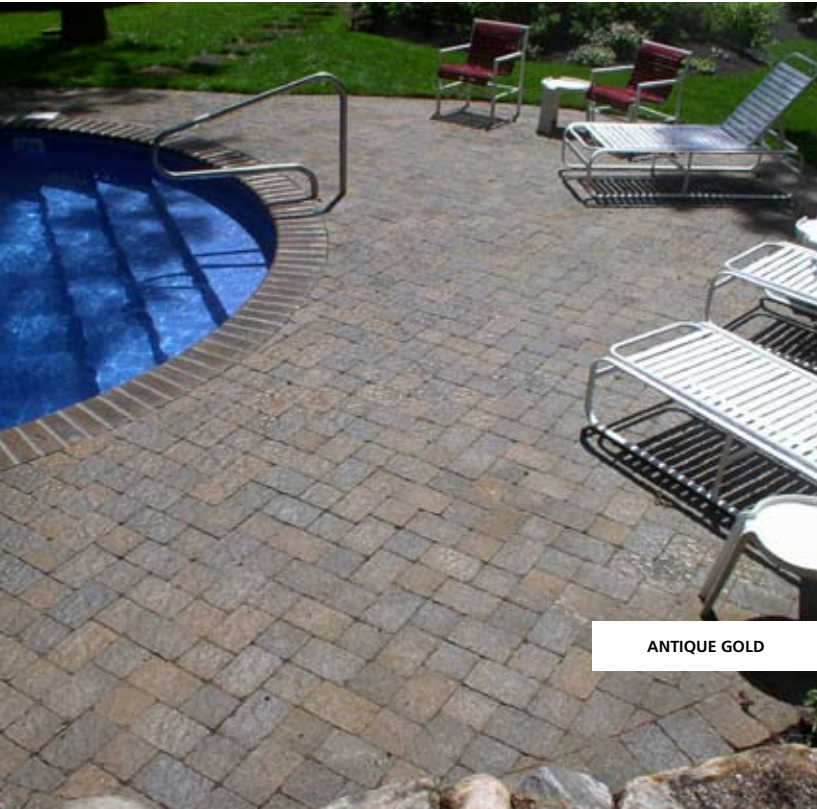

Classic Cambridge

S E R I E S

SQUARE AND RECTANGULAR
PAVING STONES

OLD EUROPE FEEL

Cambridge paving stones are available in square and rectangular formats, sold separately. Their size makes them the perfect choice for all types of designs, whatever their function. These stones will enhance the rustic quality of your yard.

ANTIQUÉ GOLD

Cambridge
(CL-105-60)

SQUARE
5 7/8" x 5 7/8"
(150 x 150 mm)

SOLD SEPERATLY

Cambridge
(CL-106-60)

HEIGHT:
2 3/8" (60 mm)

RECTANGLE
5 7/8" x 8 1/8"
(150 x 225 mm)

BECAUSE OF ITS
SHAPE, THE
CAMBRIDGE
RECTANGLE STONE
IS OFTEN USED AS A
BORDER.