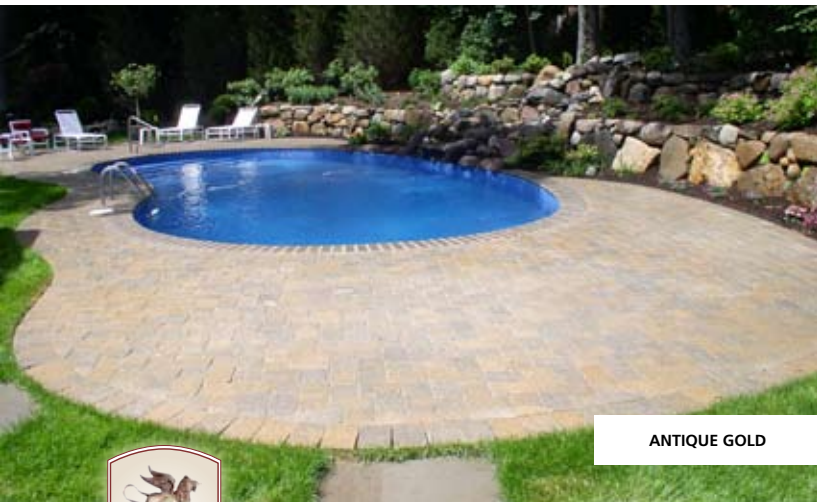

ANTIQUE GOLD

ANTIQUE GOLD