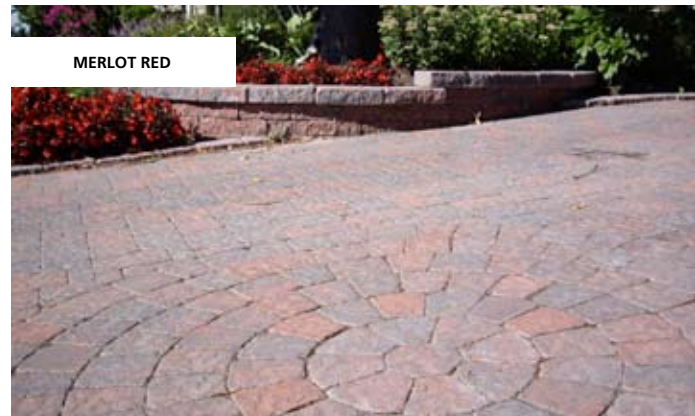

## DISTINCTIVE VISUAL ATTRACTION

The *Essex* circle kit completes the *Classic* paving stone series, and enables you to create contemporary rounded or circular designs, perfect for highlighting specific areas of your landscaping. The large circles produced with these stones will smooth the borders of your pathways and give character to your walkways, footpaths and rest areas.

**Essex**  
(CL-103-60)

**5 VARIABLE UNITS**

5 7/8" x variable  
(241mm x variable)

HEIGHT:  
2 3/8" (60 mm)

MOCHA BROWN

MERLOT RED

SLATE GREY