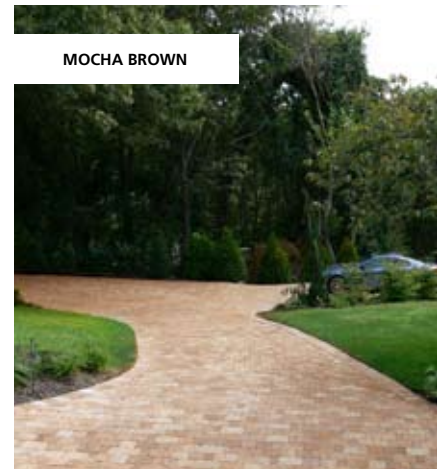

Classic Buckingham

S E R I E S

MODULAR PAVING STONES

Buckingham
(CL-104-60)

**OPTIONAL
LARGE
SQUARE**
8 7/8" x 8 7/8"
(225 x 225 mm)

IN HARMONY WITH YOUR DECOR

Inspired by the designs of Old Europe, *Buckingham* paving stones offer unlimited possibilities to personalize your designs. Whether they are used for outdoor walkways around your home or for driveways, they provide a striking effect. Combine them with the *Large Square* for a more creative design.

Buckingham
(CL-101-60)

**SMALL
RECTANGLE**
5 7/8" x 2 7/8"
(150 x 76 mm)

SQUARE
5 7/8" x 5 7/8"
(150 x 150 mm)

**LARGE
RECTANGLE**
5 7/8" x 8 7/8"
(150 x 225 mm)

HEIGHT:
2 3/8" (60 mm)

MOCHA BROWN

MOCHA BROWN

MERLOT RED