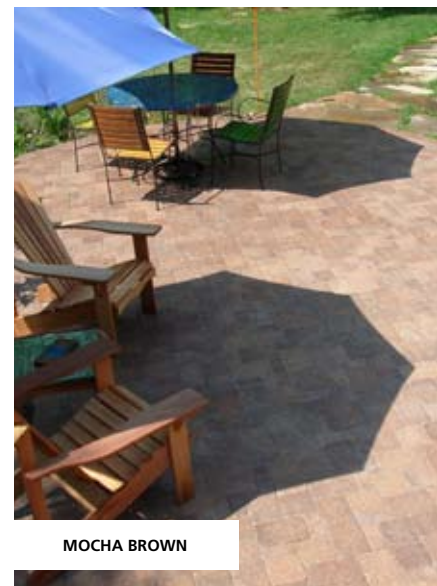

Classic Buckingham

S E R I E S

MODULAR PAVING STONES

Buckingham
(CL-104-60)

**OPTIONAL
LARGE
SQUARE**
8 7/8" x 8 7/8"
(225 x 225 mm)

IN HARMONY WITH YOUR DECOR

Inspired by the designs of Old Europe, *Buckingham* paving stones offer unlimited possibilities to personalize your designs. Whether they are used for outdoor walkways around your home or for driveways, they provide a striking effect. Combine them with the *Large Square* for a more creative design.

Buckingham
(CL-101-60)

**SMALL
RECTANGLE**
5 7/8" x 2 7/8"
(150 x 76 mm)

SQUARE
5 7/8" x 5 7/8"
(150 x 150 mm)

**LARGE
RECTANGLE**
5 7/8" x 8 7/8"
(150 x 225 mm)

HEIGHT:
2 3/8" (60 mm)

MOCHA BROWN

MOCHA BROWN